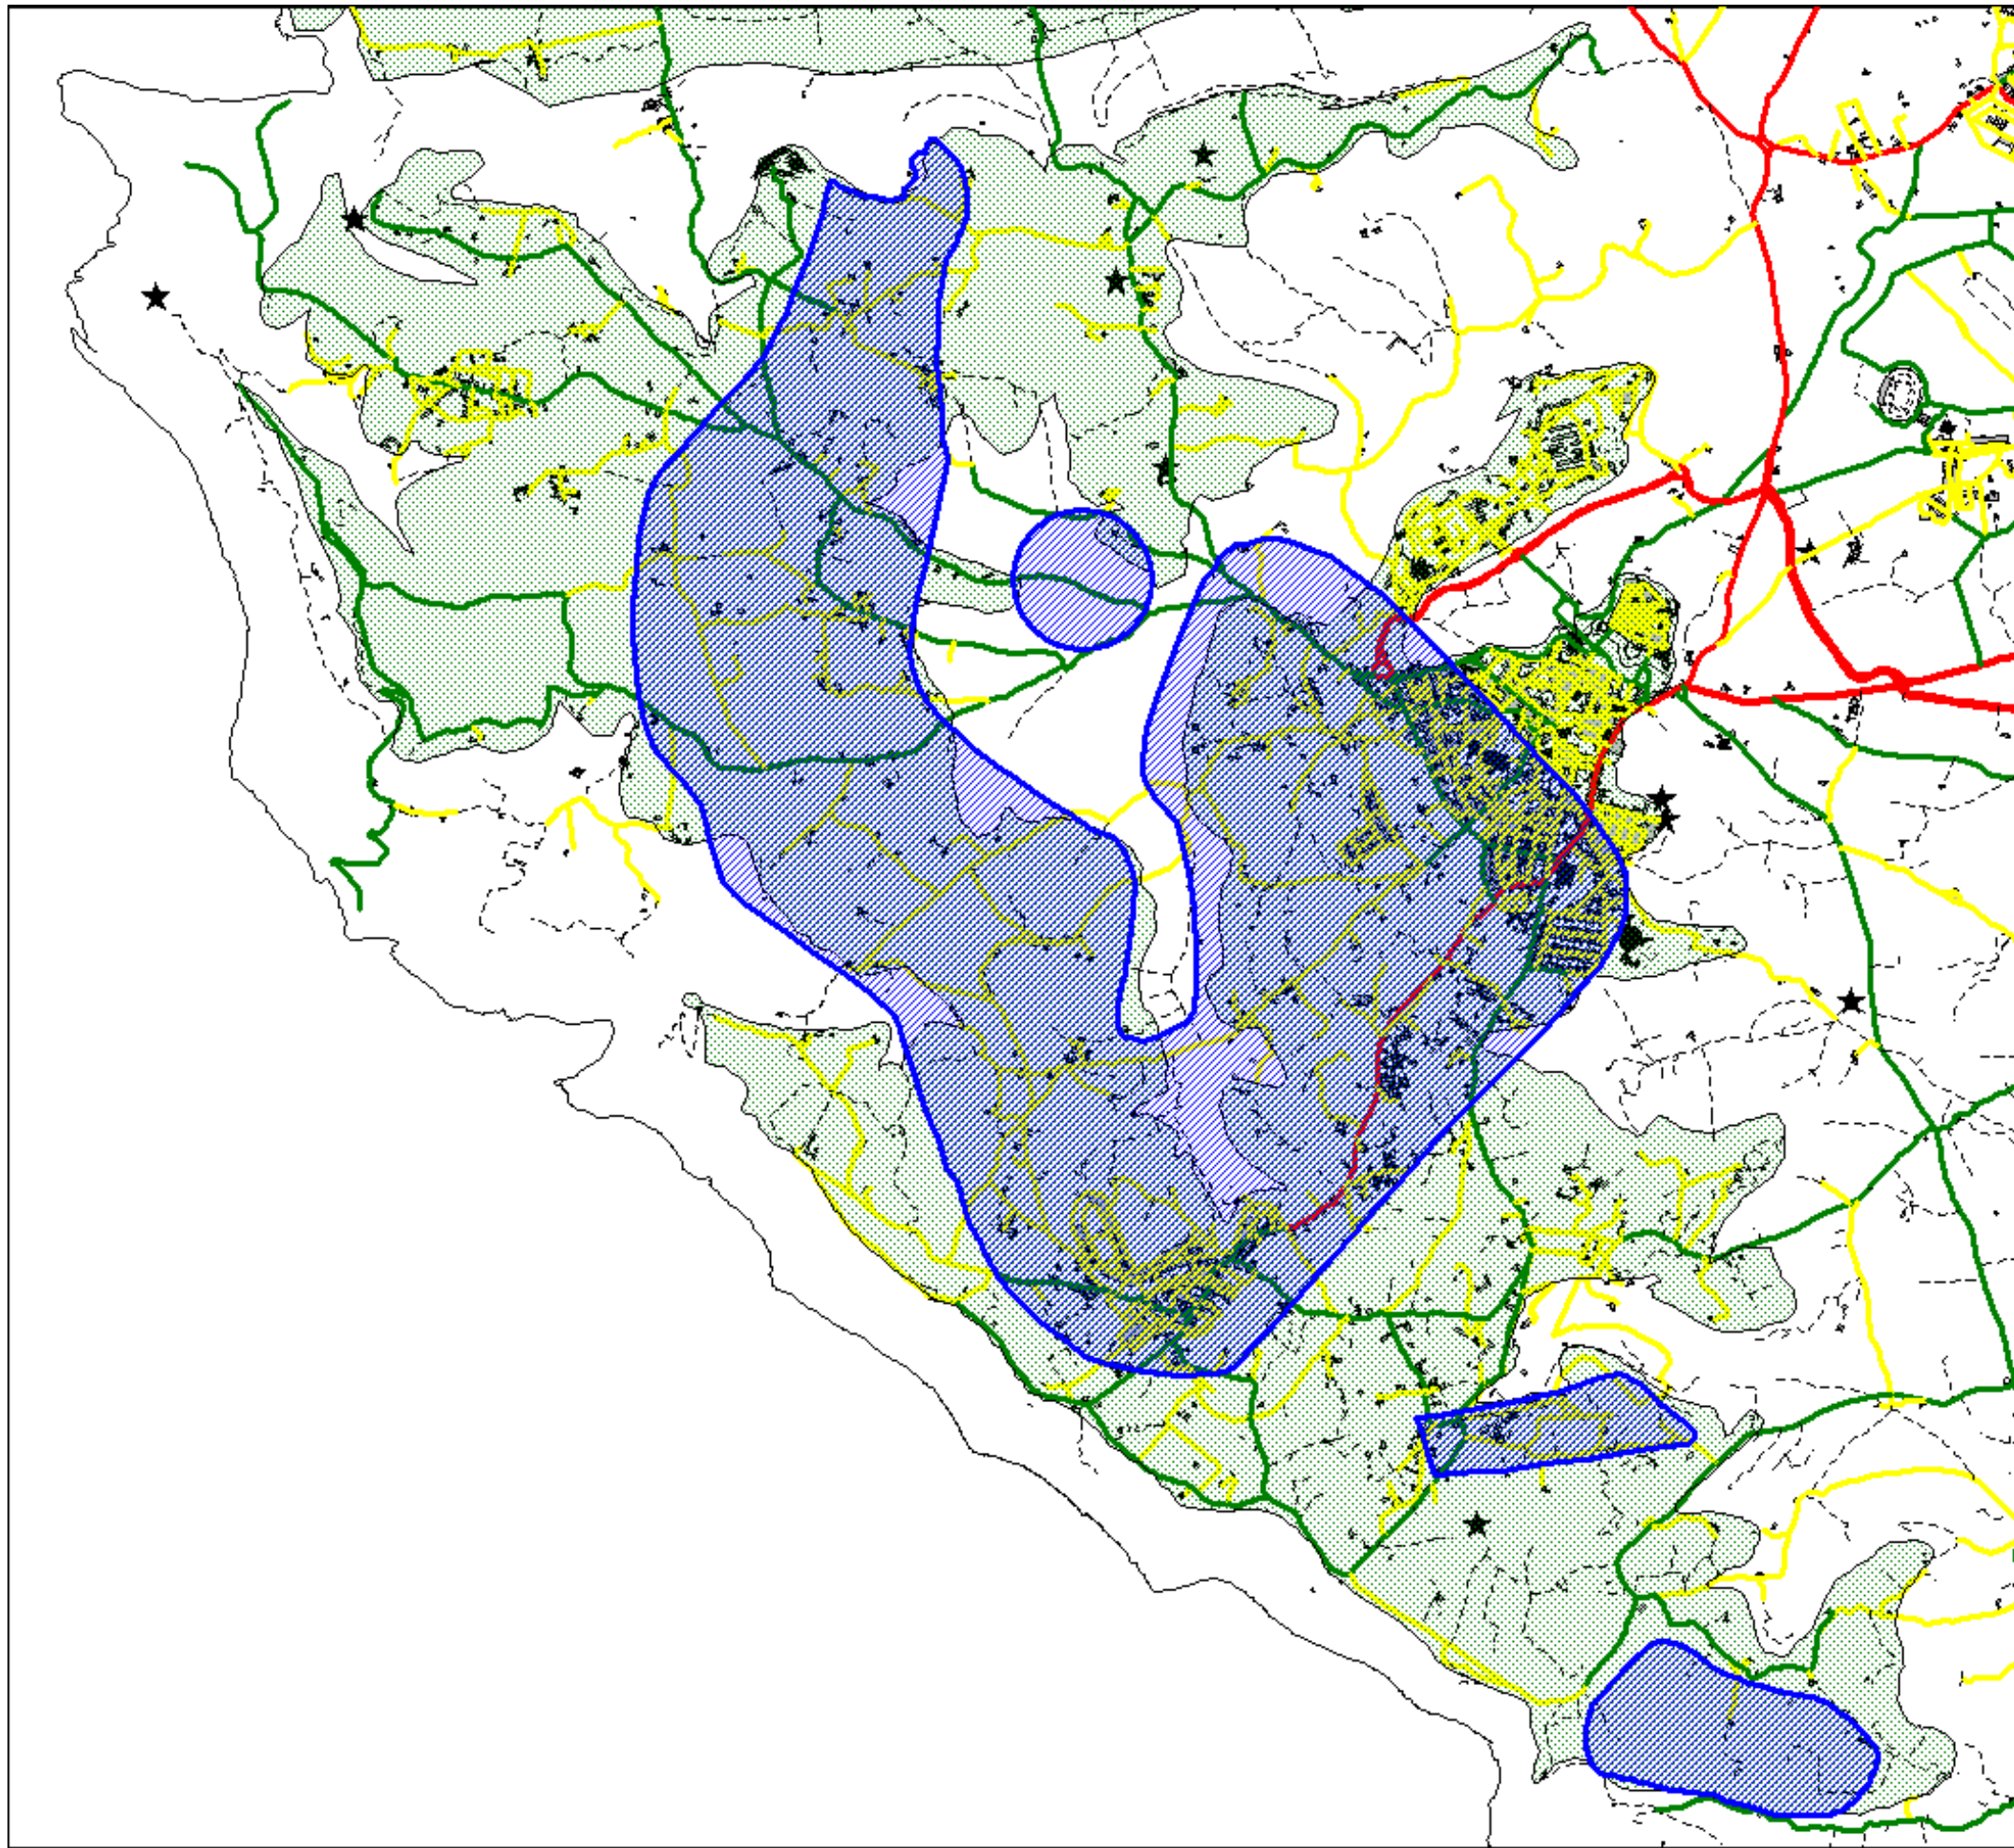

MALTA RESOURCES AUTHORITY

 SAFEGUARD ZONE

**DRINKING-WATER  
SAFEGUARD ZONES**

within the

**SURFACE CATCHMENT AREA OF  
THE RABAT-DINGLI PERCHED  
GROUNDWATER BODY**