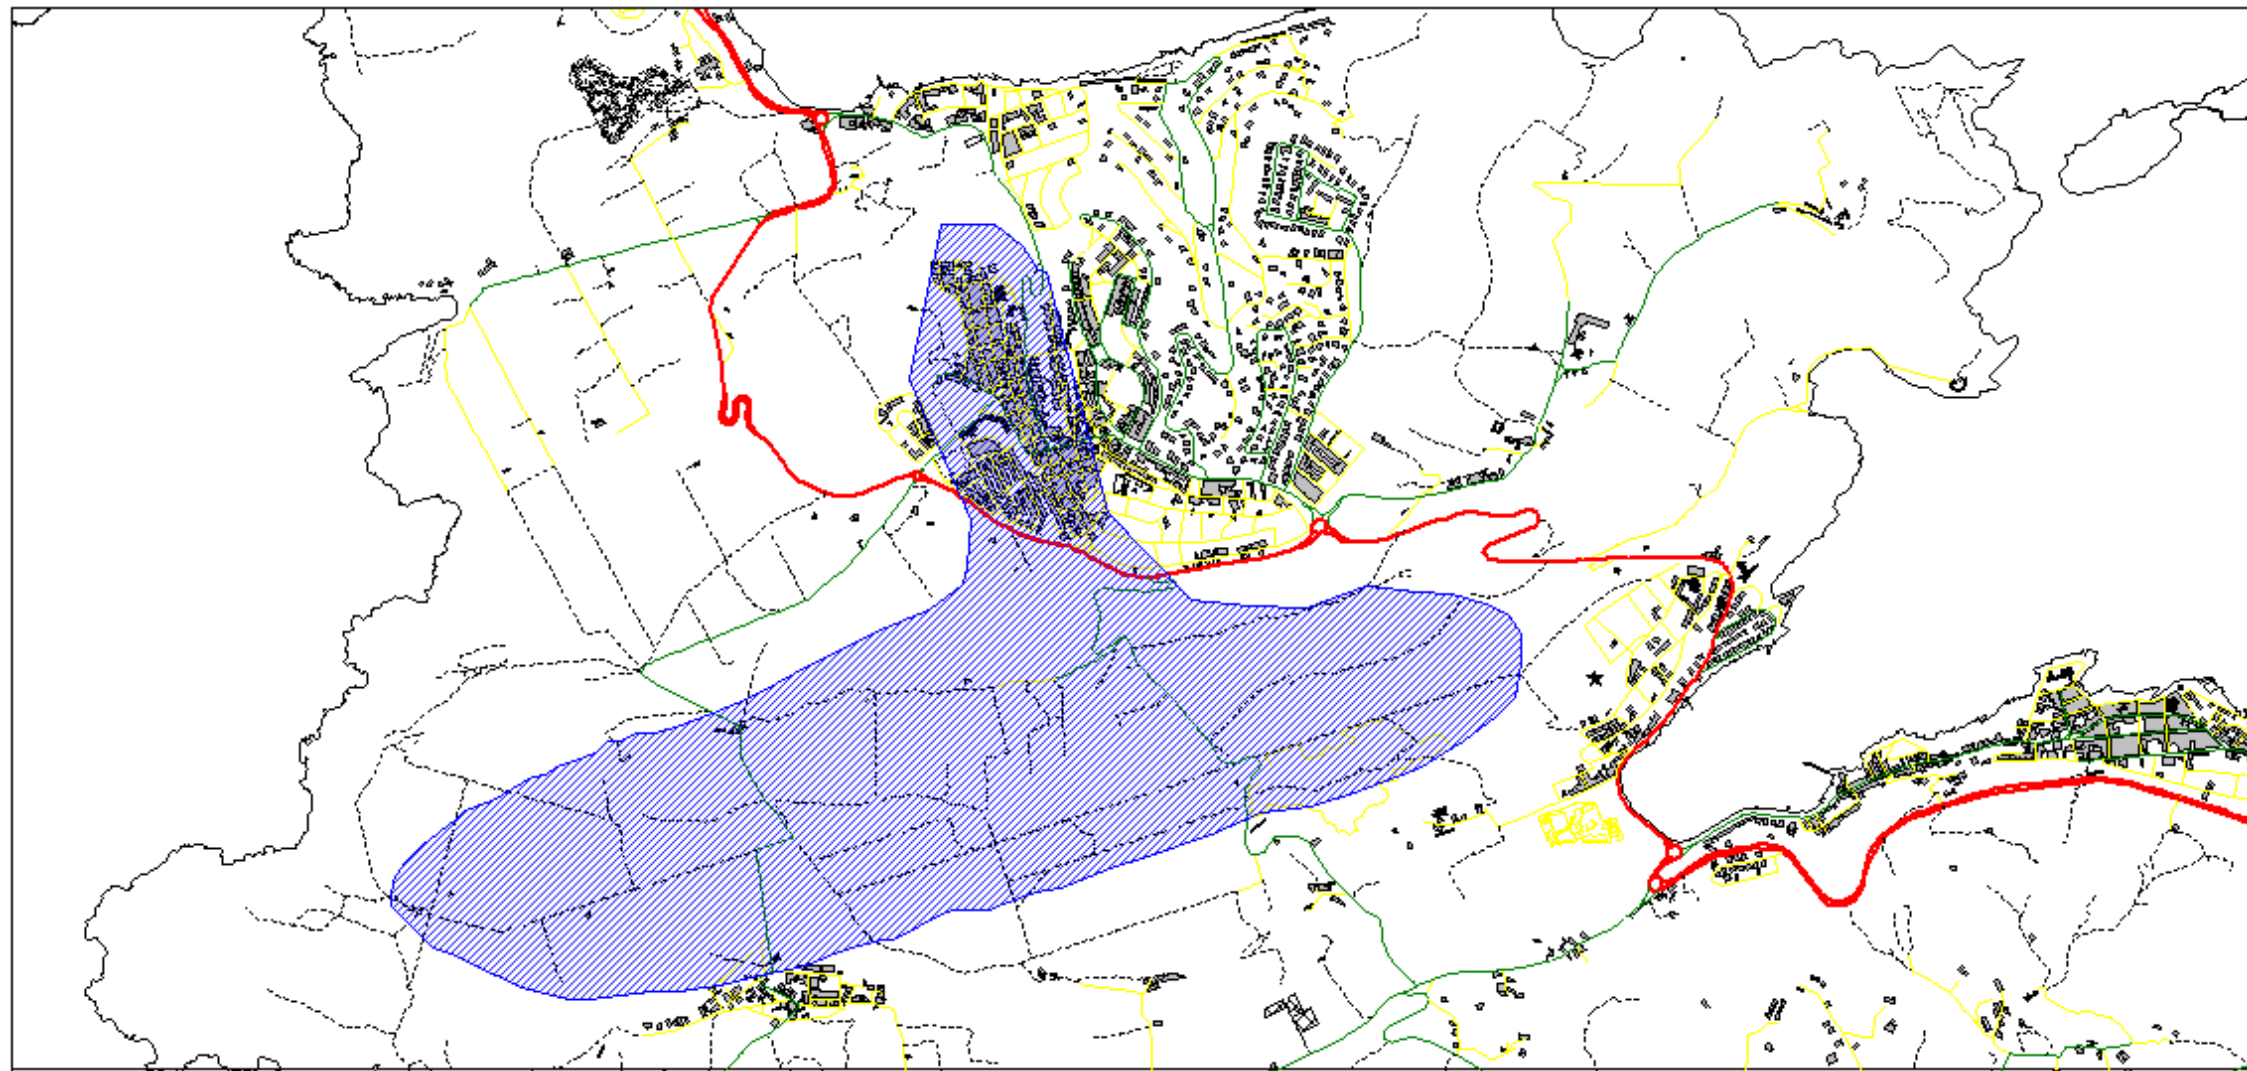

MALTA RESOURCES AUTHORITY

SAFEGUARD ZONE

**DRINKING-WATER  
SAFEGUARD ZONES**

within the

**SURFACE CATCHMENT AREA OF  
THE MIZIEB-MELLIEHA RIDGE  
GROUNDWATER BODIES**