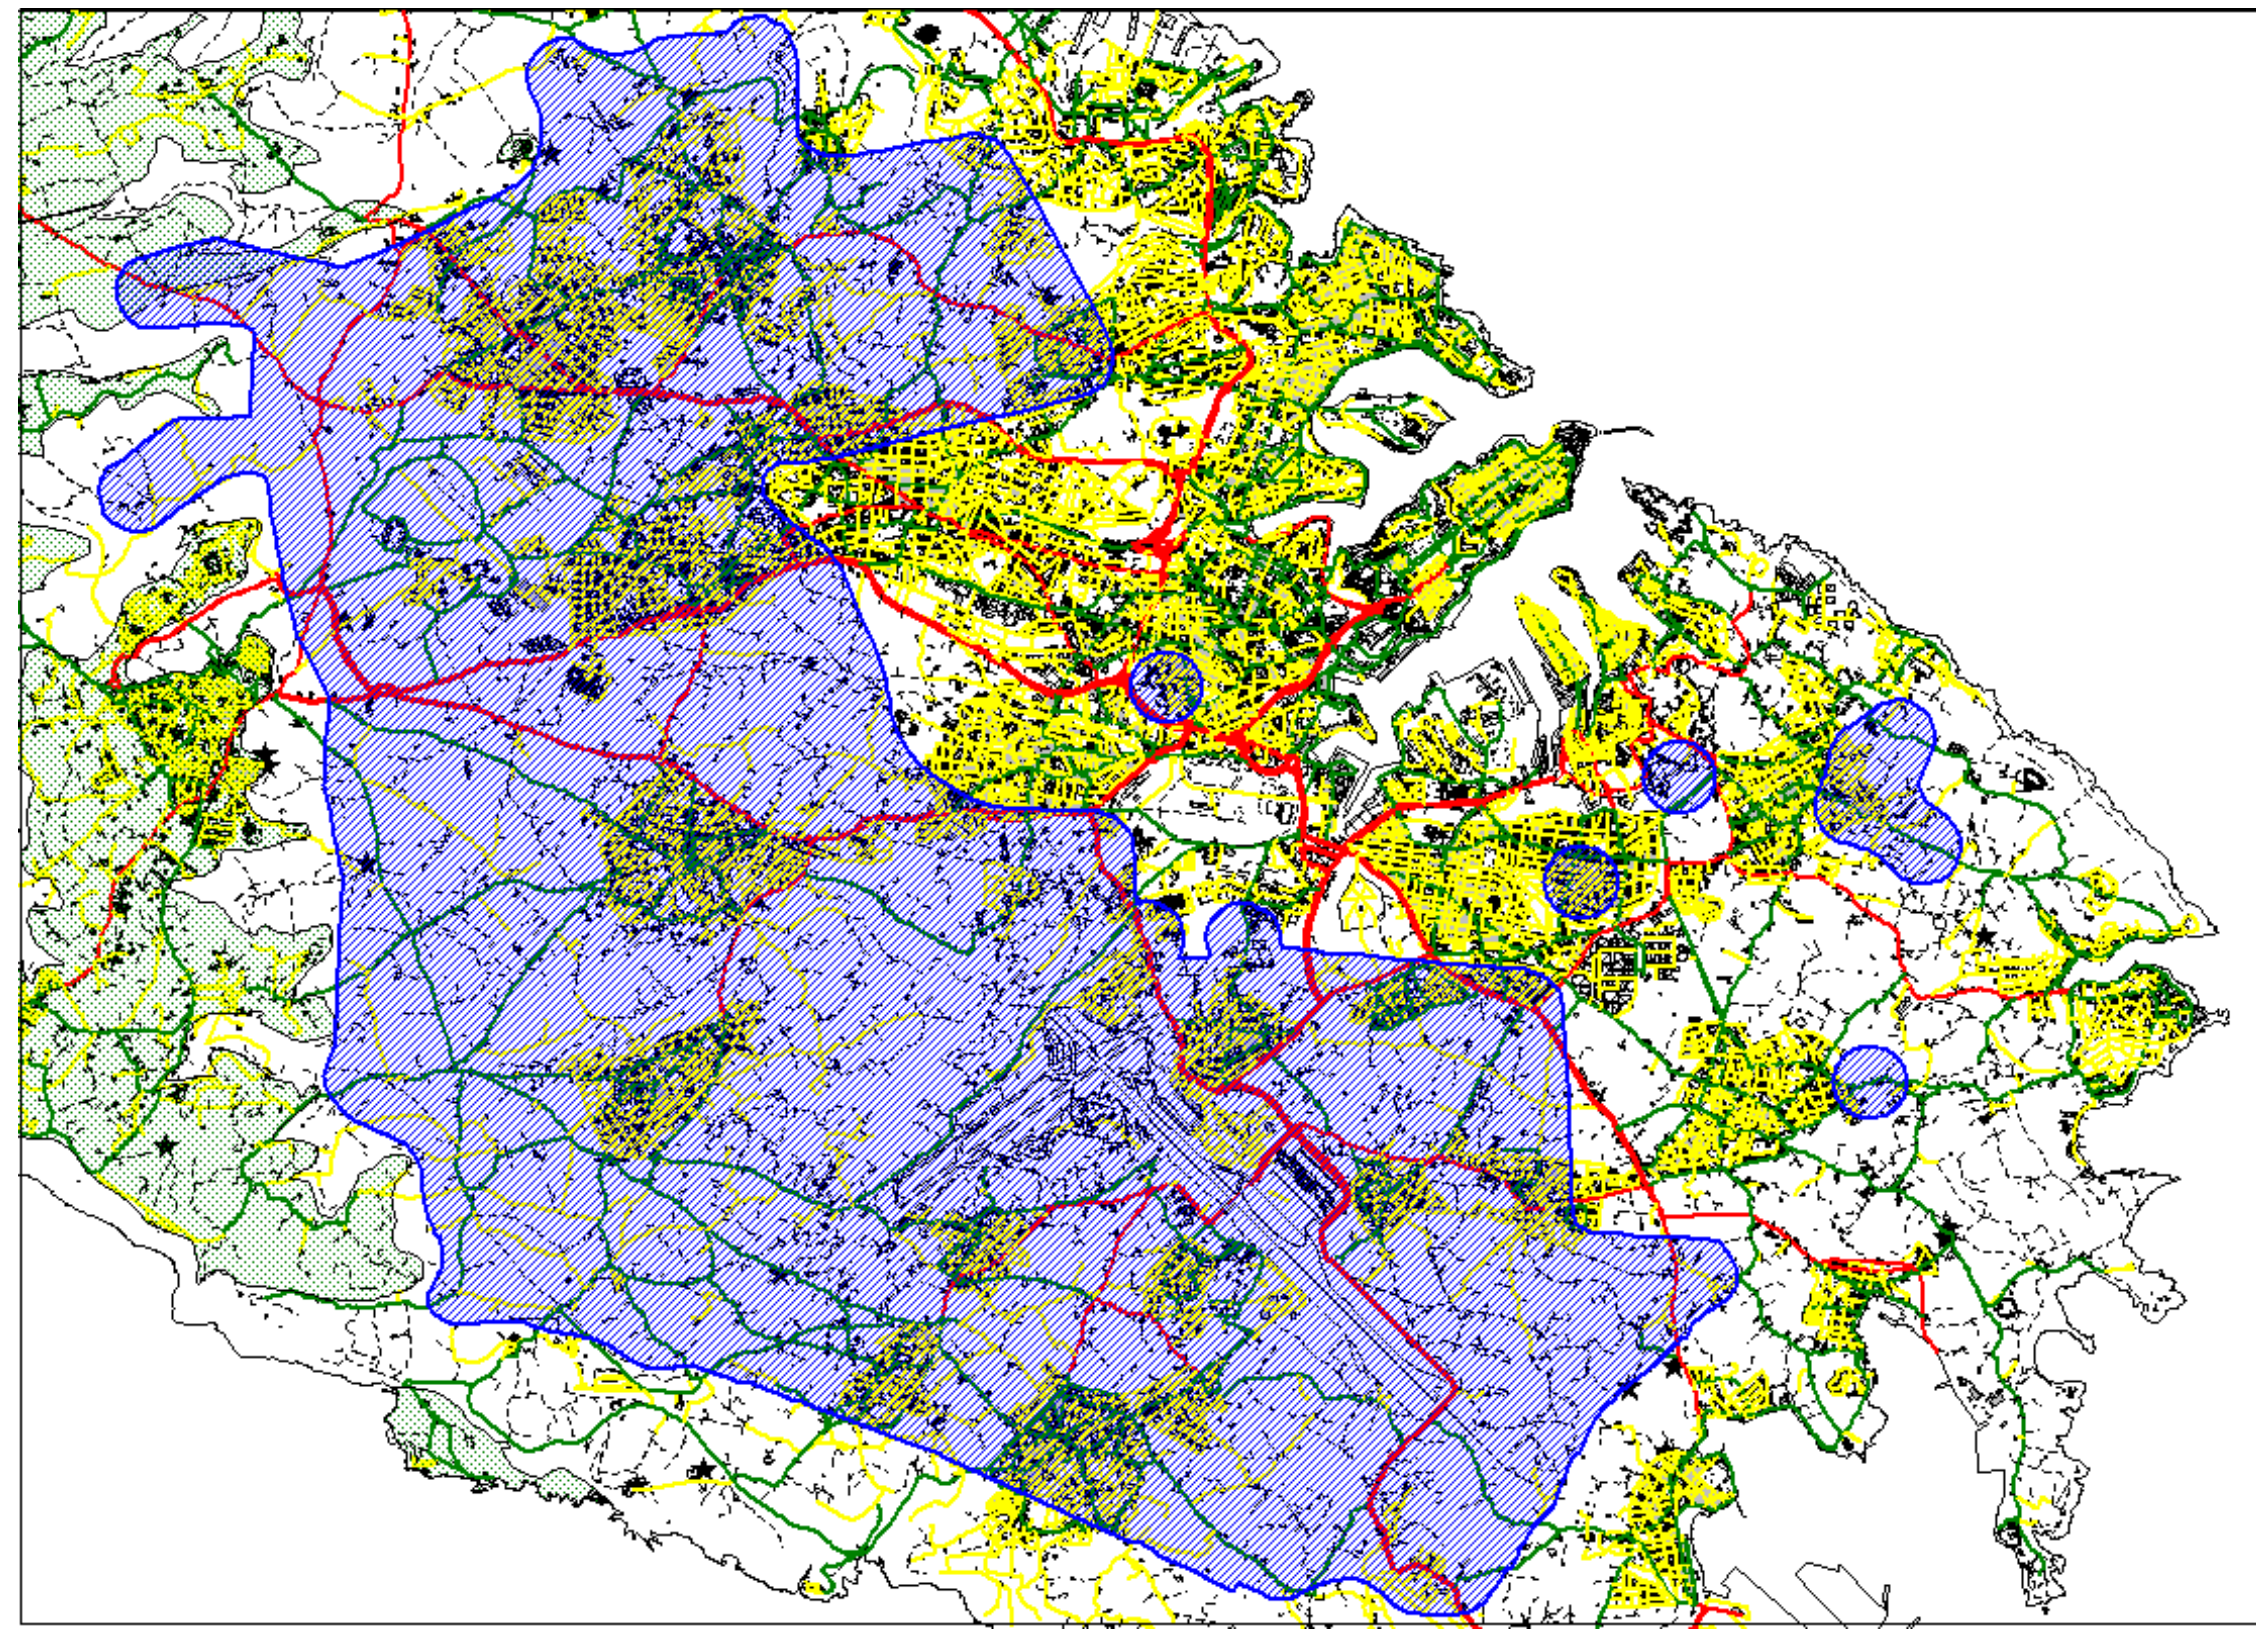

MALTA RESOURCES AUTHORITY

SAFEGURAD ZONE

**DRINKING-WATER
SAFEGUARD ZONES**

within the

**SURFACE CATCHMENT AREA OF
THE MALTA MAIN MEAN SEA-
LEVEL GROUNDWATER BODY**